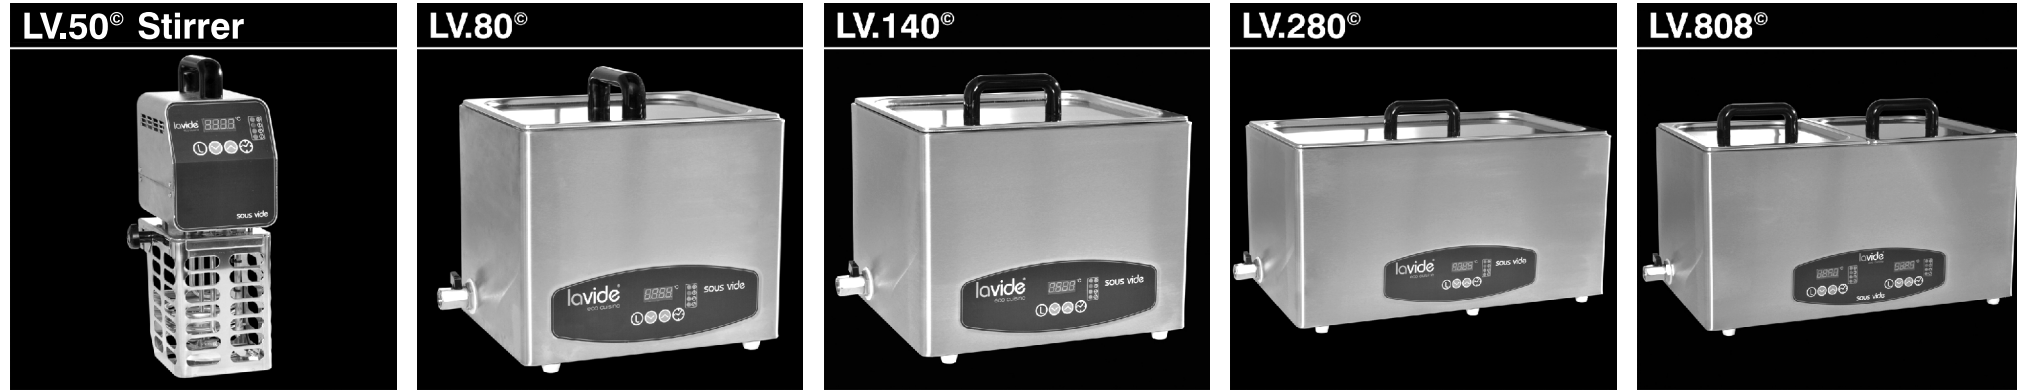

# Product- Overview

Capacity Litres	<b>up to 50 Litres</b>	<b>8 Litres</b>	<b>14 Litres</b>	<b>28 Litres</b>	<b>2 x 8 Litres Duo Bath</b>
Display (Digital LED)	±0.1°C				
Temperature Sensivity	±0.1°C *				±0.2°C **
Temperature Range	+5 up to +95°C				+5 up to +99°C
Temperature Control	Digital   illuminated with big figures and splash water protection				
Calibration	standard in factory				
Timer-Function	1 Minute - 99 hours / with audible buzzer and „end message“				
Water-Circulation	No pump like many others have - Lavide has a propeller	convectiv			
Working-Dimensions (W x D x H)	191 x 122 x 349 mm (including all parts + handle)	300 x 240 x 150 mm	325 x 300 x 150 mm	500 x 300 x 200 mm	240 x 300 x 150 mm / 240 x 300 x 150 mm
Overall-Dimensions (W x D x H)	-----	332 x 270 x 290 mm	361 x 332 x 290 mm	538 x 332 x 290 mm	600 x 332 x 290 mm
Voltage	220-240V, 50-60Hz				
Heating Power	1250 W	800 W	1000 W	1500 W	1600 W
Drain Tap	-----	standard			1 per bath standard
For security	Overheating protection and waterlevel-sensor				
Warranty home and commercial	5 years				